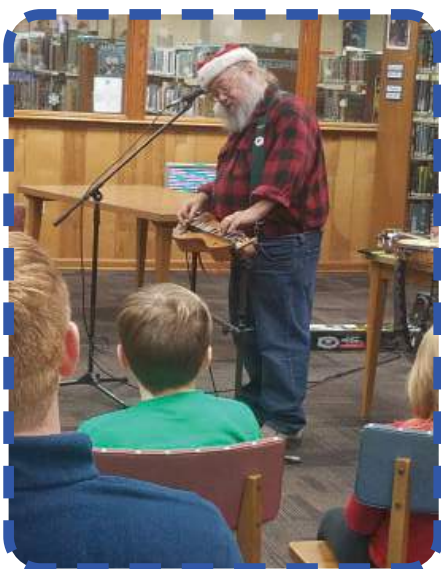

Looking Back on previous programs

Want to see more fun from our programs? Check our our Facebook and Instagram pages @iberialibrary